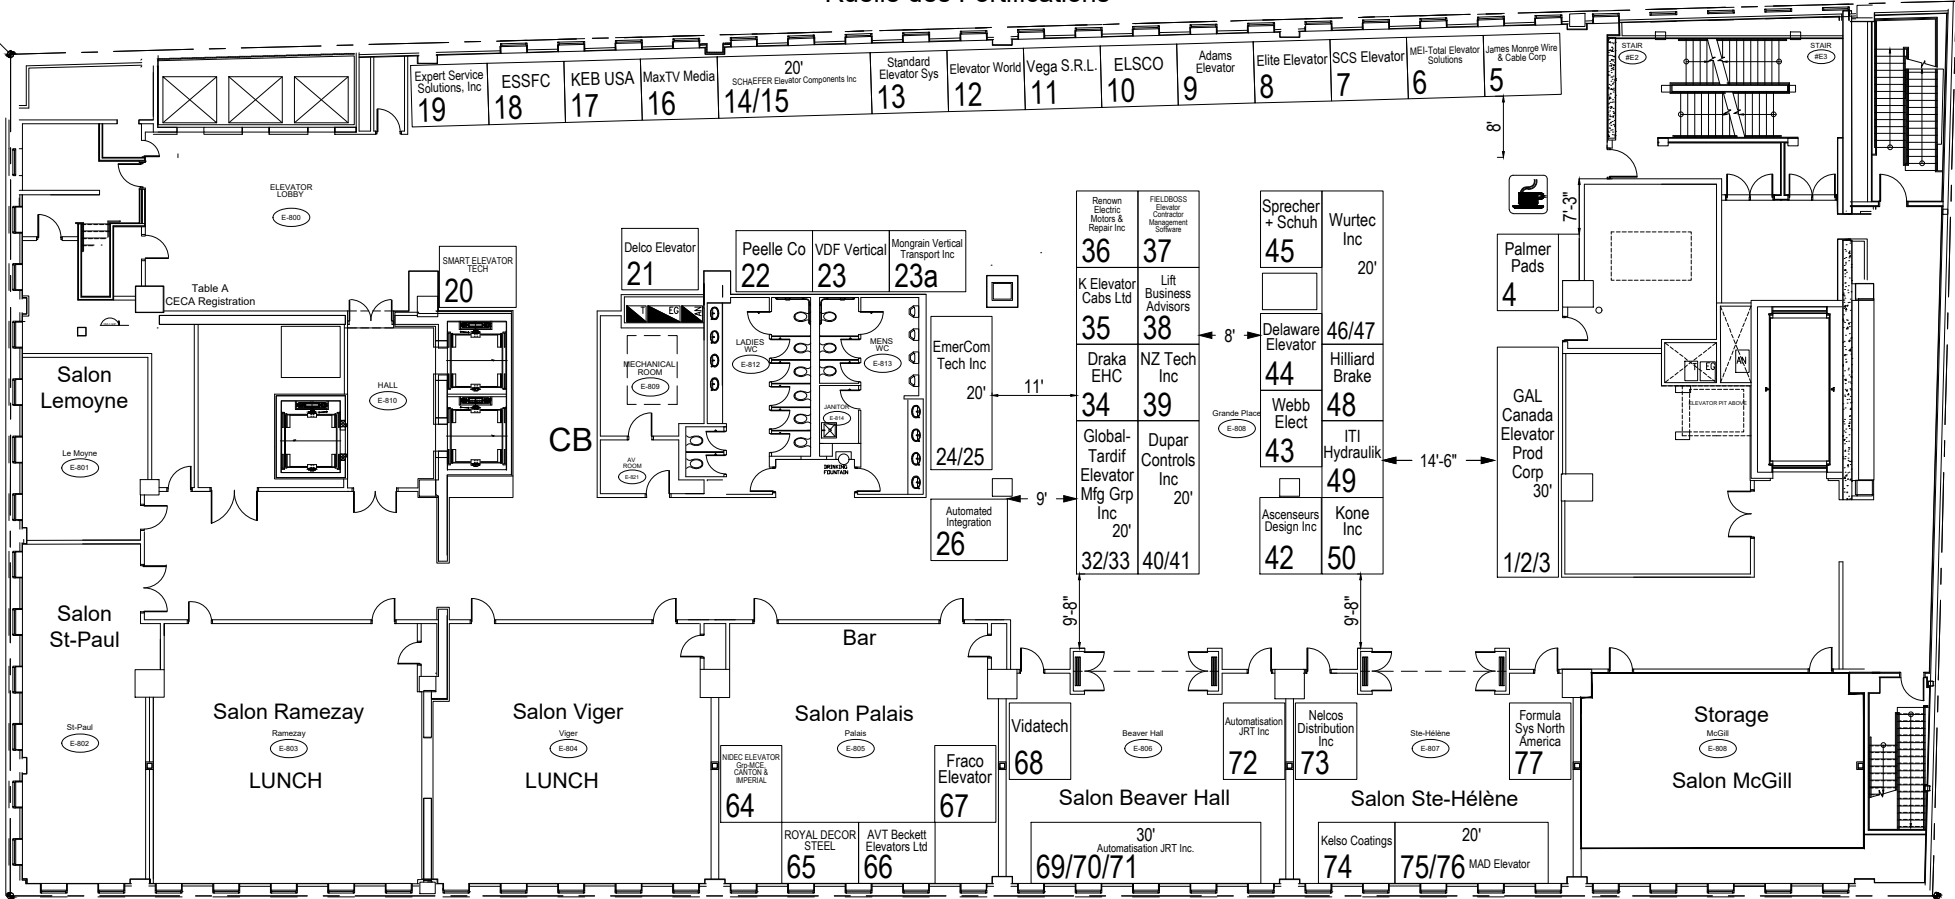

Ruelle des Fortifications

Rue St. Antoine

Inventory as of 05/11/2022

Dimension	Size	Qty	SqFt
8'x10'	80	42	3,360
8'x20'	160	6	960
8'x30'	240	2	480
Totals:		50	4,800

CECA
1-2 juin 2022
Hôtel Le Westin Montréal
St-Paul à Ramezay

Confidential Property Of
Global Experience Specialists
File: CECA22 Level 8 May 08 22.dwg
Layout: Names
Plotted: May 11, 2022, 7:26:52 AM
By: Pirbhai, Nasera